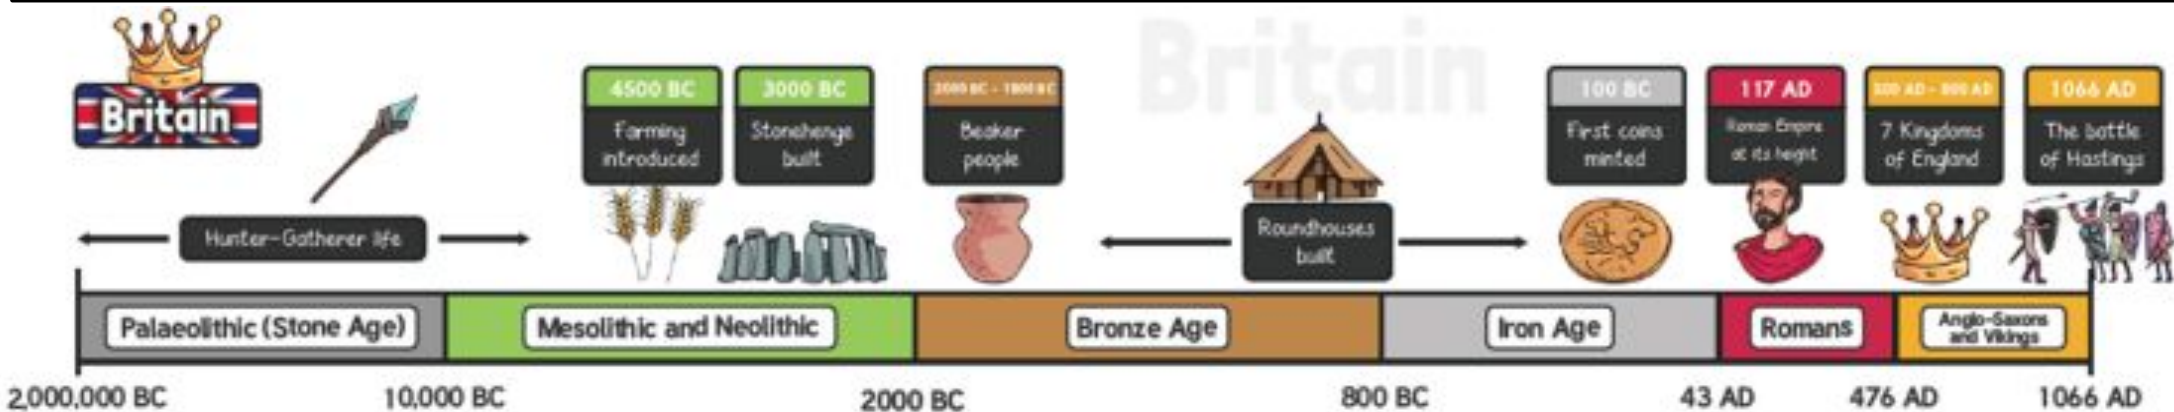

Willow Tree Academy - Year 4 - Time Travellers (Stone Age, Bronze Age and Iron Age)

Key Knowledge

The Stone Age

It was a very long period of time. Split into three periods: Paleolithic (The Old Stone Age - Prehistoric), Mesolithic (Middle Stone Age) and Neolithic (New Stone Age). People were hunter-gatherers and were Nomadic until they began farming; looking after animals and growing crops.

The Bronze Age

Bronze was used instead of stone to make tools and weapons. It was made by smelting. People were buried with their important possessions.

The Iron Age

Iron was used instead of Bronze to make tools and weapons as its shape could be changed. Settlements were often under attack and there were many wars. They lived in tribes in hill forts for protection. The Romans invaded Britain.

Key Places

Skara Brae, Scotland

Well - preserved Stone Age village in Orkney, Scotland. One room in each of the 8 houses made of stone.

Stonehenge, England

Famous Stone Age monument located in Wiltshire. Circle of very large stones standing upright. Some people believe it was built to learn about the movements of the Sun and Moon. Some people believe it was a burial ground.